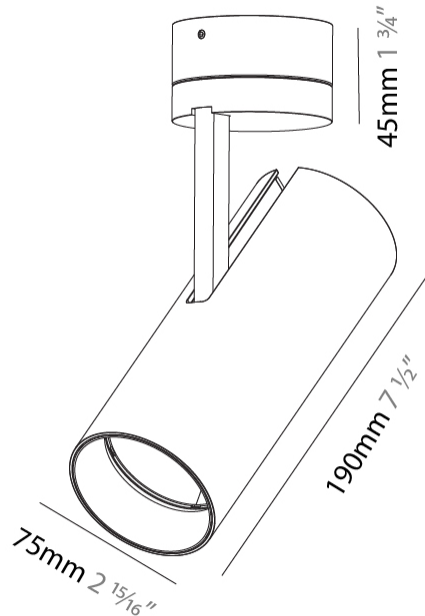

GENERAL

Series: Imagine
Subseries: Imagine 75
Brand: Prolicht
Division: Architectural
Mounting Type: Surface
Mounting Location: Ceiling
Subcategory: Spots

PHYSICAL

Shape: Cylinder
Diameter (mm): 75
Diameter (in): 2 ¹⁵/₁₆
Height (mm): 190
Height (in): 7 ¹/₂
Max. Overall Height (mm): 235
Max. Overall Height (in): 9 ¹/₄
Light Distribution: Adjustable / Direct
Weight (kg): 0.919
Weight (lbs): 2.02
Fixture Finish: SSR / BKV / CWI / CRY / HAB / UFT / ITA / RUA / FTG / MYG / LOD / PUS / FRO / FUP / KIA / POP / BLS / SPG / MEY / GOH / GUM / CHC / COM / ABZ / JAG / OBR / MOS / ROR
Fixture Material: Aluminum Die Cast

ELECTRICAL

Lamp Type: LED (Zhaga Standard)
Input Wattage (W): 13.2 / 16.5
Total Output Wattage (W): 12 / 15
Dimming: Tri-Mode (Non-Dimming and Phase Dimming (120Vac only) and 0-10V Dimming)
Driver Included: Yes
Driver Location: Integrated
Driver Type: Constant Current - Universal
Driver Class: Class 2
Input Voltage (V): 120 - 277
Constant Current (MA): 350

LED

Number of LEDs: 1
Color Temperature (°K): 2700 / 3000 / 3500 / 4000
Max. Delivered Lumen (lm): 870 / 970 / 1038 / 1060
CRI: >90 CRI
Lamp Life (hrs): 50000

OPTICAL

Reflector°: 10
Adjustability: Rotational 350°; Tilt 90°

RATINGS AND CERTIFICATIONS

Certified By: Certified for North American Standards
IP rating: IP20